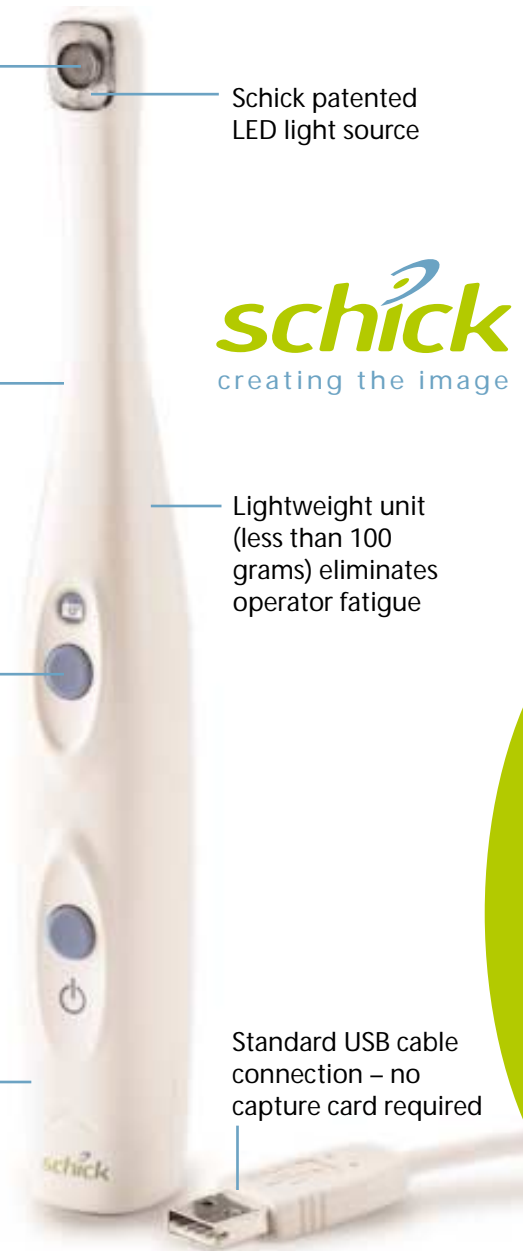

Focus-free optics ensure picture-perfect images every time

Integrates seamlessly with CDR® software

Easy one-click image capture

Totally self-contained system – requires no capture card

Schick patented LED light source

schick
creating the image

Lightweight unit (less than 100 grams) eliminates operator fatigue

USBCAM

Standard USB cable connection – no capture card required

PRODUCT SPECIFICATIONS:

Imager:	1/4" Progressive Scan CCD
Effective Pixel Layout:	659 (H) x 494 (V)
Video Output:	USB 1.1 Compliant Full Motion Digital Video
Focus Range:	8 - 40 mm
Focus Type:	Fixed
External Power Supply:	NONE
Cable Length:	5 m
Handpiece Weight:	60 g
Special Features:	Integrated Frame Capture Button Chair/Table-Mounted Holder Provides On/Off Capability